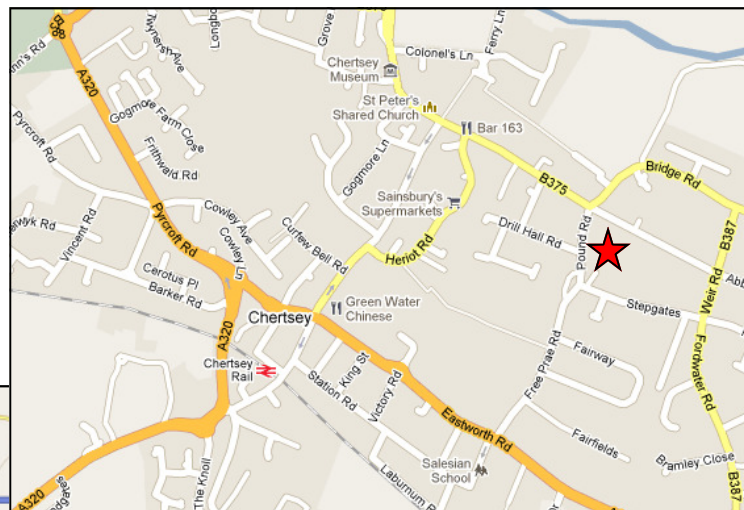

How to get our Chertsey office

Directions

1. From junction 11 of the M25 take the A317 (St Peter's Way) signposted Chertsey
2. At roundabout take the first exit onto Chertsey Road (A317)
3. Continue onto Fordwater Road (B387)
4. Turn left onto Steppages
5. Turn right onto Pound Road
6. Arrive at Cegedim Rx on right