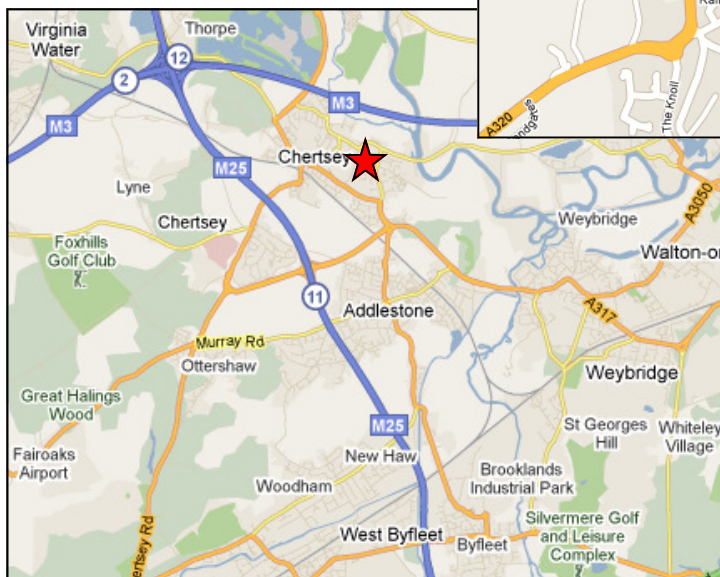

How to get our Chertsey office

Directions

1. From junction 11 of the M25 take the A317 (St Peter's Way) signposted Chertsey
2. At roundabout take the first exit onto Chertsey Road (A317)
3. Continue onto Fordwater Road (B387)
4. Turn left onto Steppages
5. Turn right onto Pound Road
6. Arrive at Cegedim Rx on right